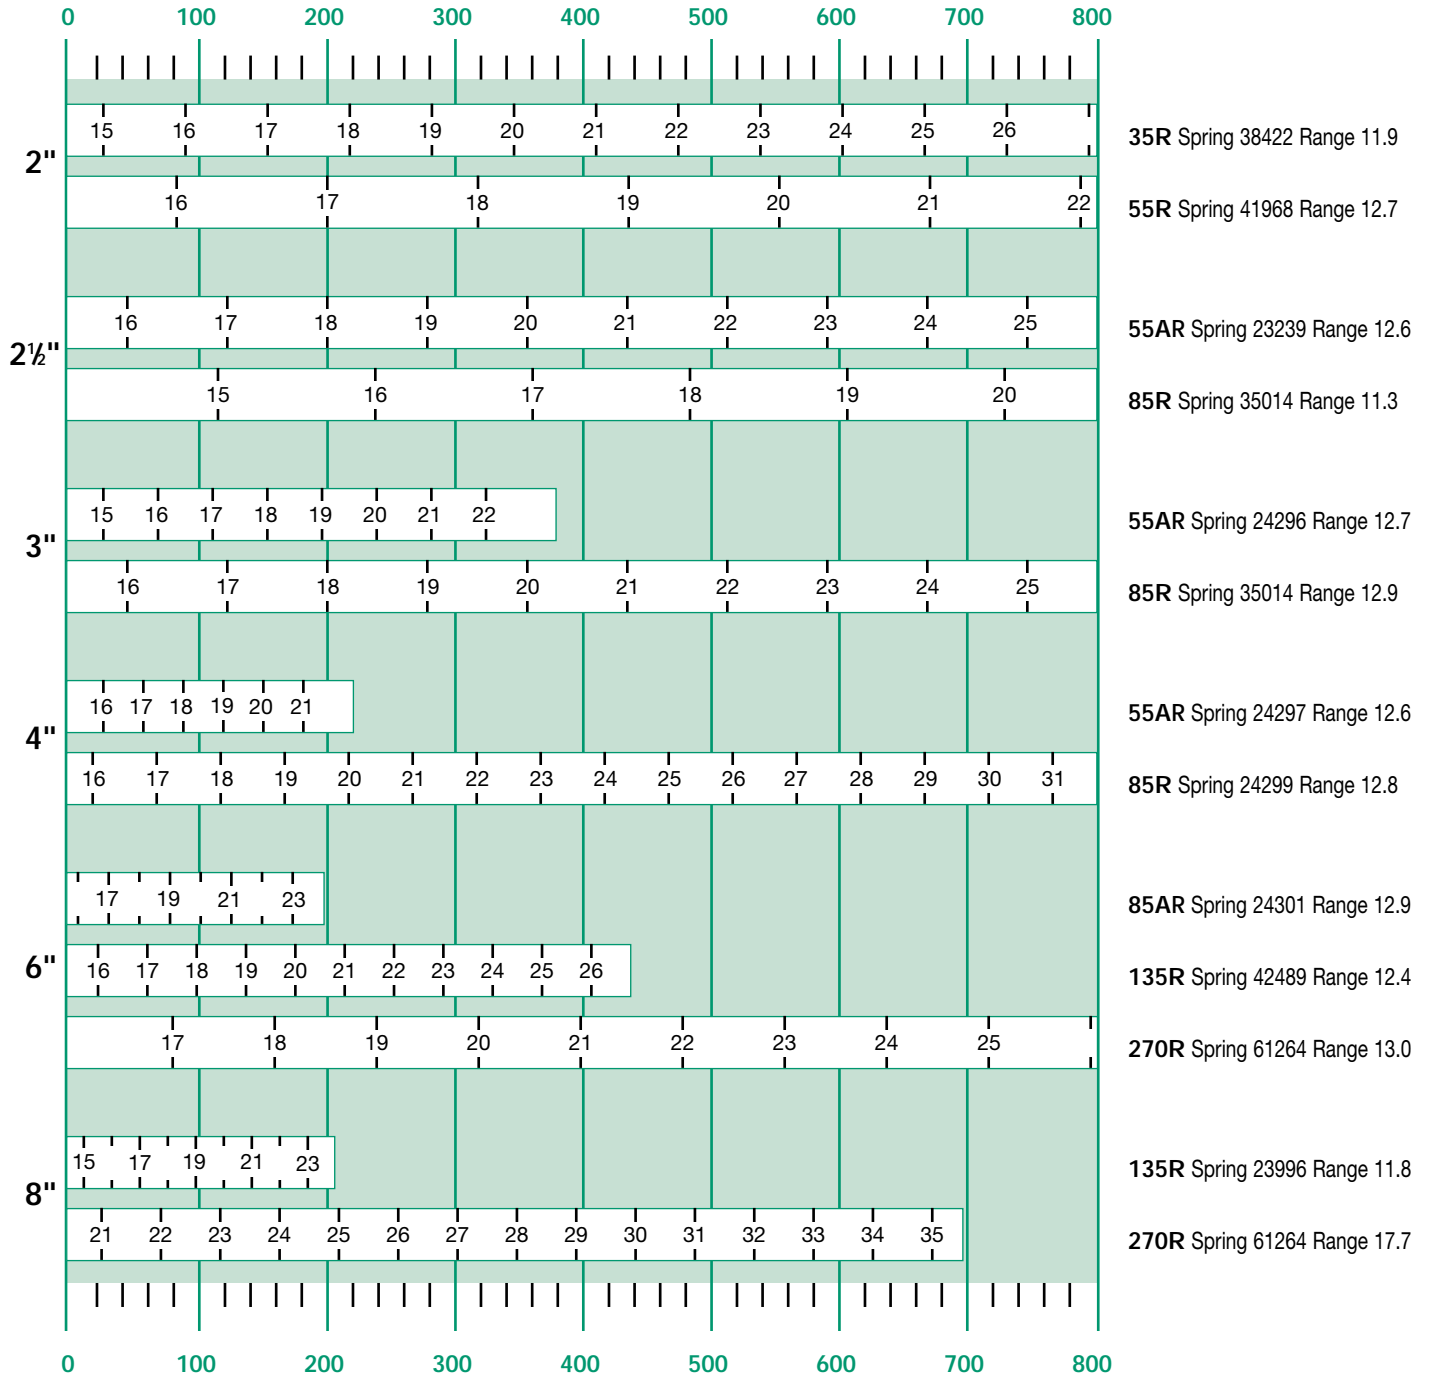

# BOSS SHUTOFF TABLE - REVERSE ACTING

## ACTUATOR SHUTOFF TABLE

# BOSS SHUTOFF TABLE - DIRECT ACTING